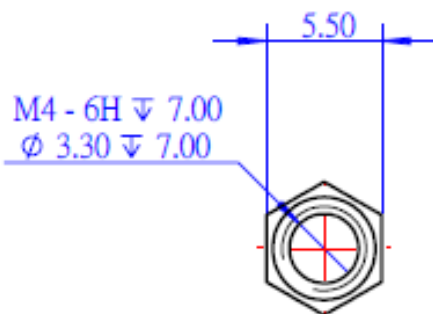

Brass Stud M4*12+6 (10-Pack)

SKU: 71943 Weight: 30.00 G

Size Charts(mm):

Demo:

<https://store.makeblock.com/brass-stud-m4-12-6-10-pack-8-6-18>