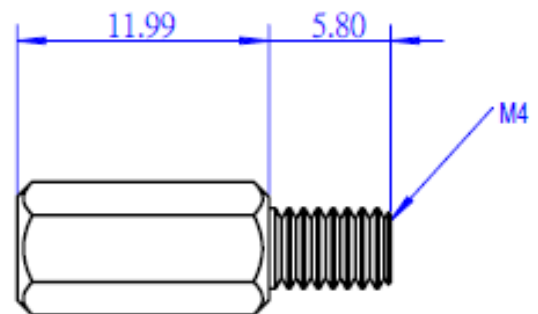

Brass Stud M4*12+6 (10-Pack)

SKU: 71943 Weight: 30.00 G

Size Charts(mm):

Demo:

<https://store.makeblock.com/brass-stud-m4-12-6-10-pack-8-6-18>