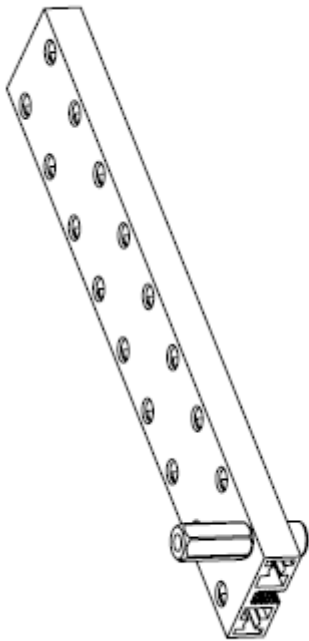

Brass Stud M4*12+6 (10-Pack)

SKU: 71943 Weight: 30.00 G

Size Charts(mm):

Demo:

<https://store.makeblock.com/brass-stud-m4-12-6-10-pack-8-6-18>