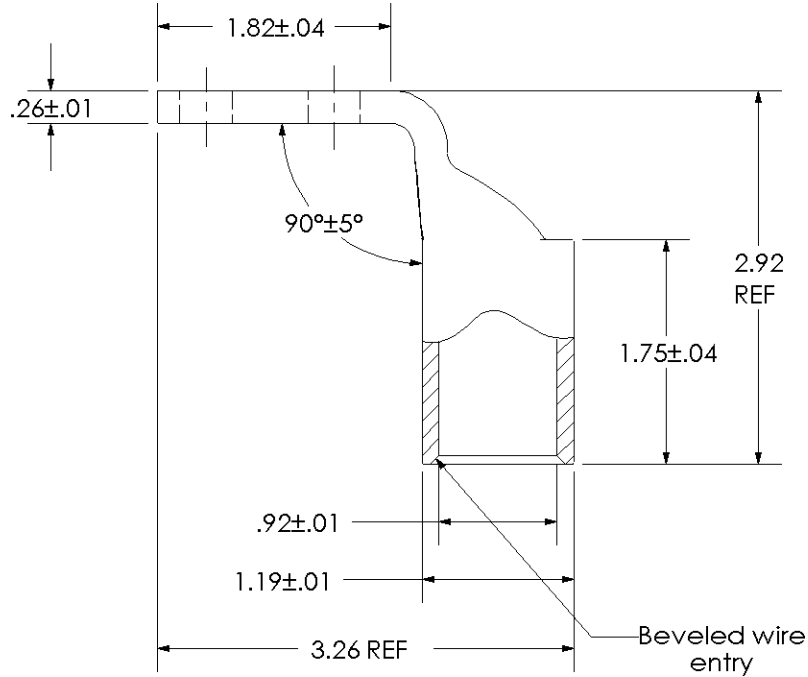

THIS COPY IS PROVIDED ON A RESTRICTED BASIS AND IS NOT TO BE USED IN ANY WAY DETRIMENTAL TO THE INTERESTS OF PANDUIT CORP.

Material	High Conductivity Seamless Copper Tube
Plating	Electro-Tin
Wire Size	600 kcmil
Wire Type	Stranded Copper; Class B: Compact, Compressed or Concentric, Class C: Concentric
Wire Strip Length	1-13/16 in.
Stud Size	3/8 in.
UL Listed Wire Connector	Yes, for applications up to 35kv. Consult cable manufacturer for voltage stress relief instructions with applications greater than 2000 volts.
UL Temperature Rating	90° C
C.S.A Certified Wire Connector	Yes
Panduit Color Code on Barrel	GREEN
Panduit Die Index No. on Barrel	P94
Alternate Industry Die Index No. ( ) on Barrel	(22)

00	8/02	SAB	DRL	RELEASED	10345
REV	DATE	BY	CHK	DESCRIPTION	ECN

**PANDUIT CORP. TINLEY PARK, ILLINOIS**

LCD600-38DF-6  
Copper Lug - Two-Hole, Standard Barrel, 90° Angle Tongue

SCALE N/A DRAWING NO / CAD FILE LCD600-38DF-CUST