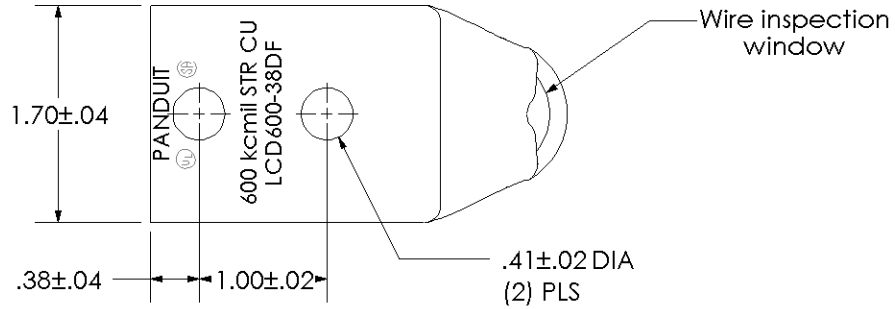

THIS COPY IS PROVIDED ON A RESTRICTED BASIS AND IS NOT TO BE USED IN ANY WAY DETRIMENTAL TO THE INTERESTS OF PANDUIT CORP.

Material	High Conductivity Seamless Copper Tube
Plating	Electro-Tin
Wire Size	600 kcmil
Wire Type	Stranded Copper; Class B: Compact, Compressed or Concentric, Class C: Concentric
Wire Strip Length	1-13/16 in.
Stud Size	3/8 in.
UL Listed Wire Connector	Yes, for applications up to 35kv. Consult cable manufacturer for voltage stress relief instructions with applications greater than 2000 volts.
UL Temperature Rating	90° C
C.S.A Certified Wire Connector	Yes
Panduit Color Code on Barrel	GREEN
Panduit Die Index No. on Barrel	P94
Alternate Industry Die Index No. ( ) on Barrel	(22)

00	8/02	SAB	DRL	RELEASED	10345
REV	DATE	BY	CHK	DESCRIPTION	ECN

**PANDUIT CORP. TINLEY PARK, ILLINOIS**

LCD600-38DF-6  
Copper Lug - Two-Hole, Standard Barrel, 90° Angle Tongue

SCALE N/A DRAWING NO / CAD FILE LCD600-38DF-CUST